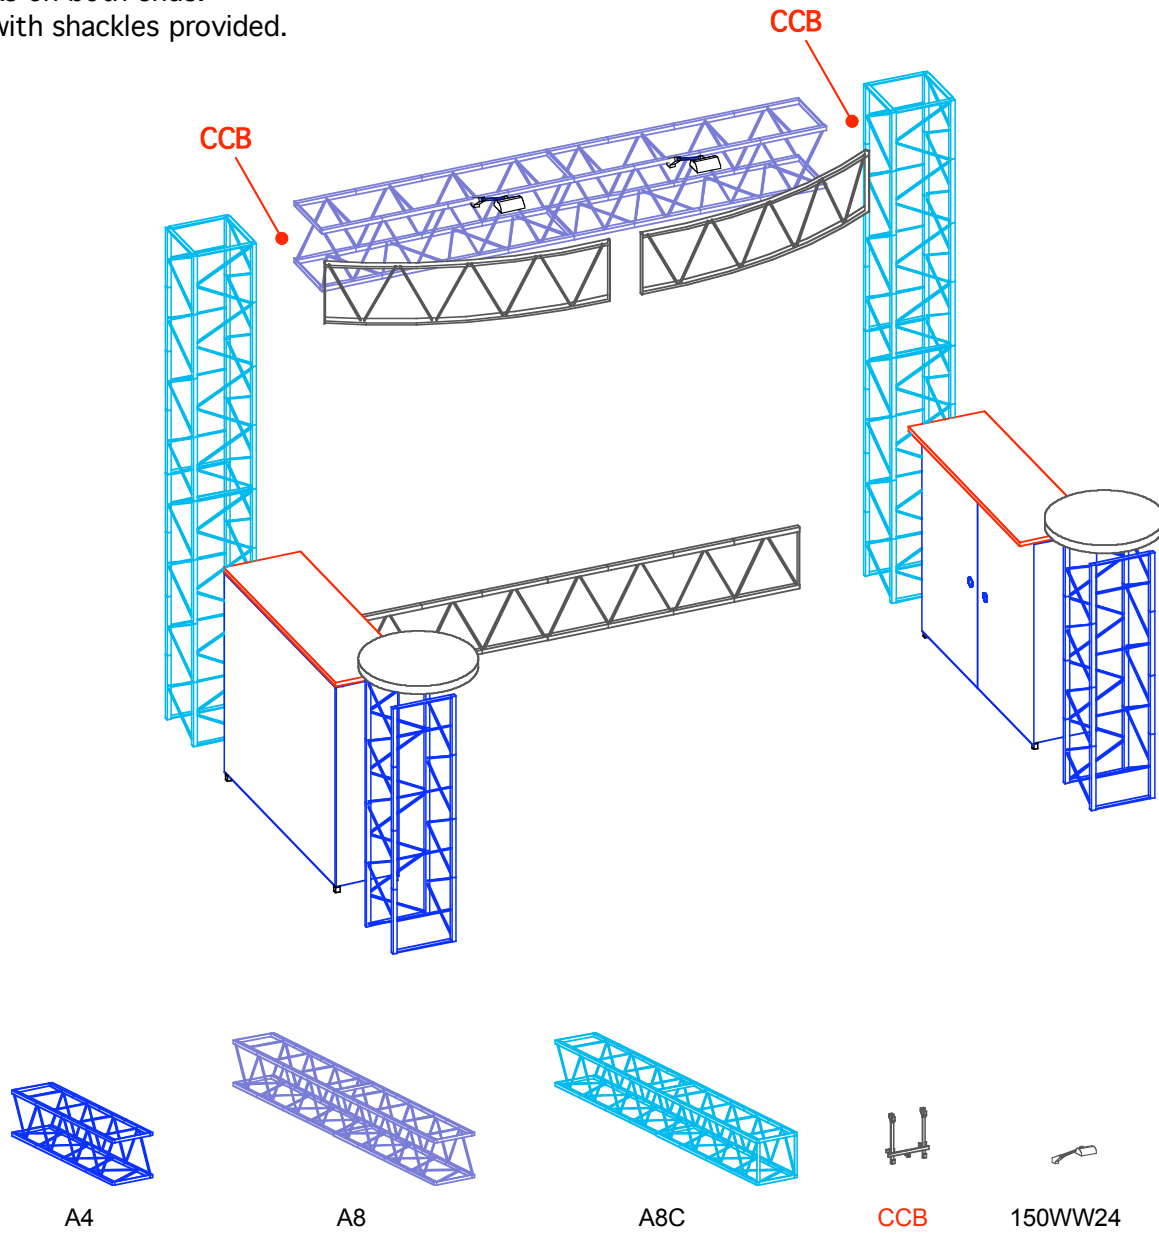

NOTES

Frame will attach with hooks on both ends.  
Attach 8' flat, at bottom, with shackles provided.

A4

A8

A8C

CCB

150WW24

DRAWN BY: NG

**DESIGN : EZ12 OPAL**

**DATE: 4/08**

**REFERENCE: 10x10**

**© Trussworks 2008**

The designs shown herein are the proprietary property of Trussworks and protected by copyright and other laws. This document is to be maintained in confidence. No portion of the information or design shown herein may be reproduced, electronically or otherwise, nor may any display be made from this design without written consent from Trussworks.